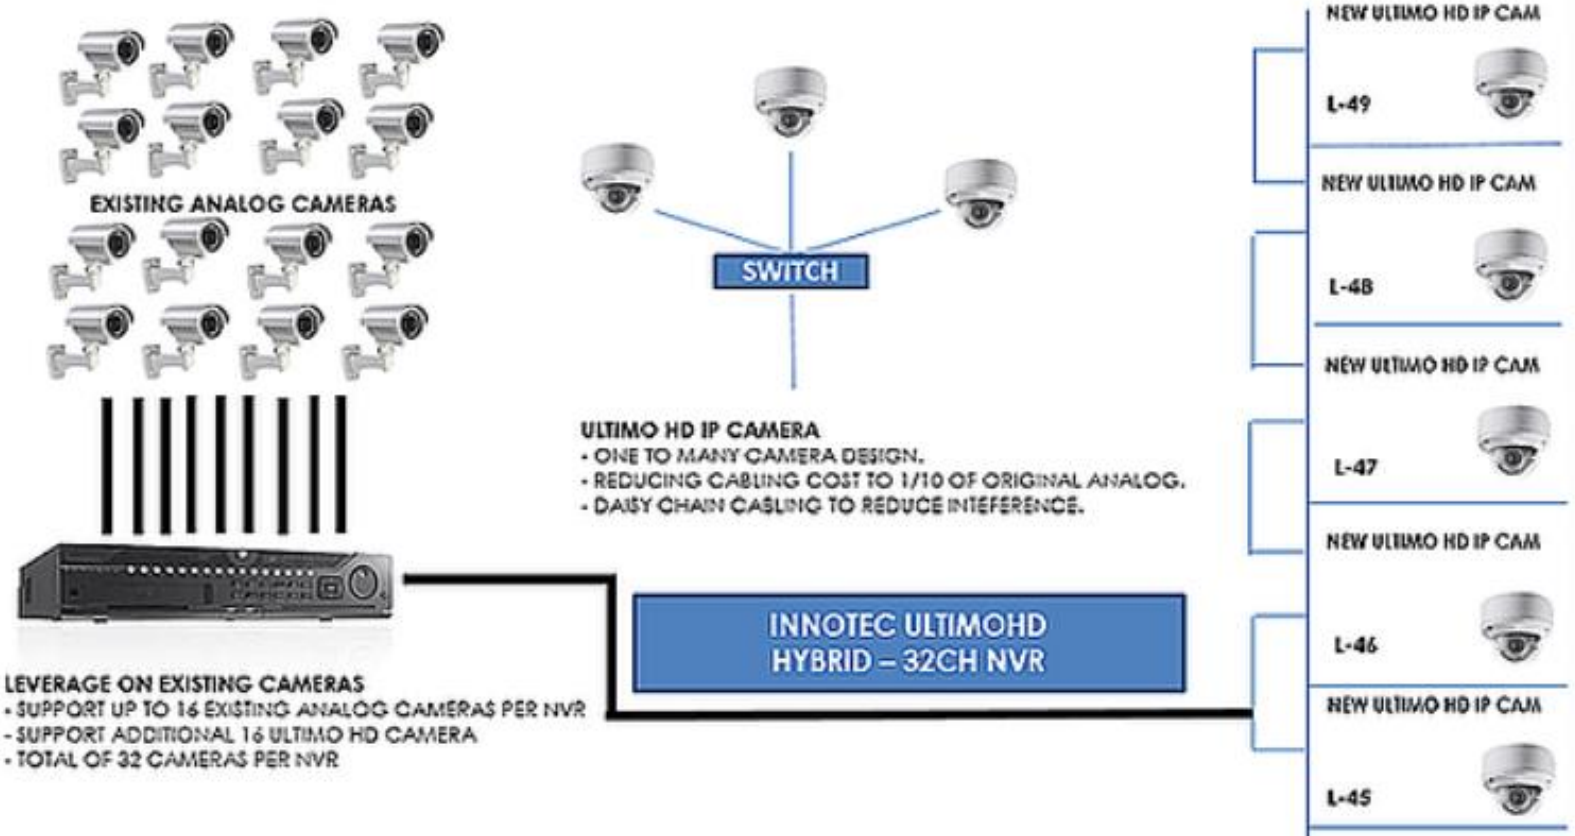

● PHASE 1

Combining Analog and HD Camera into a single system with Innotec Ultimo

- LEVERAGE ON EXISTING CAMERAS**
- SUPPORT UP TO 16 EXISTING ANALOG CAMERAS PER NVR
 - SUPPORT ADDITIONAL 16 ULTIMO HD CAMERA
 - TOTAL OF 32 CAMERAS PER NVR

Mapped diagram of technology

System Design

Door Access
secured entrance & exit

Hot

GAR-105A - Card & Password Access

F7 - Fingerprint & Password Access

Biocore II - Fingerprint & Password

Alarm System
property guardian