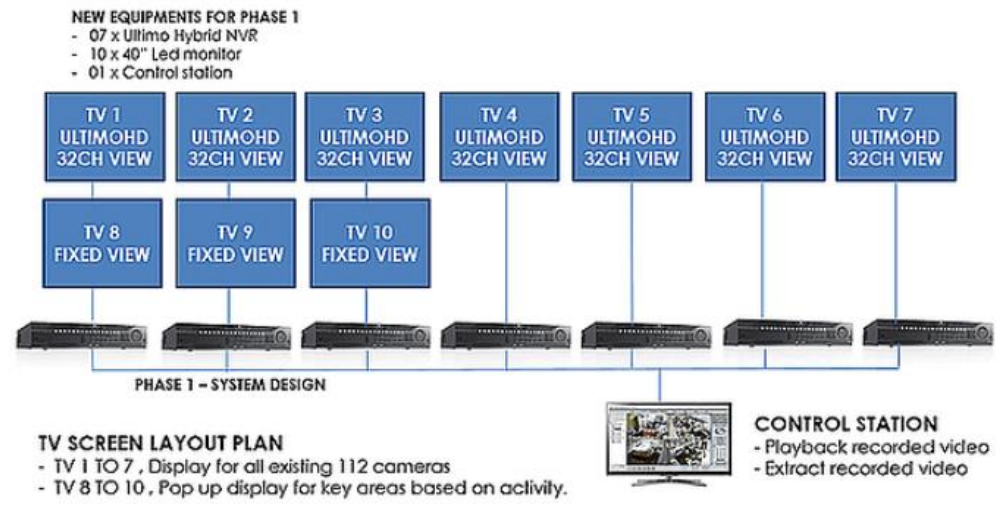

● PHASE 1

Combining Analog and HD Camera into a single system with Innotec Ultimo

- LEVERAGE ON EXISTING CAMERAS**
- SUPPORT UP TO 16 EXISTING ANALOG CAMERAS PER NVR
 - SUPPORT ADDITIONAL 16 ULTIMO HD CAMERA
 - TOTAL OF 32 CAMERAS PER NVR

Mapped diagram of technology

System Design

Door Access
secured entrance & exit

Hot

GAR-105A - Card & Password Access

F7 - Fingerprint & Password Access

Biocore II - Fingerprint & Password

Alarm System
property guardian