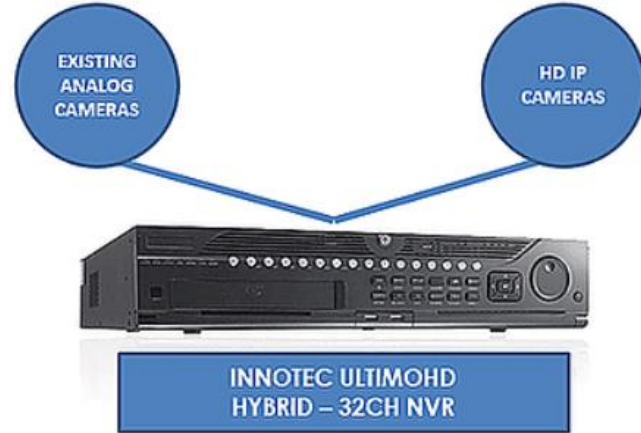

● PHASE 1

Combining Analog and HD Camera into a single system with Innotec Ultimo

- LEVERAGE ON EXISTING CAMERAS**
- SUPPORT UP TO 16 EXISTING ANALOG CAMERAS PER NVR
 - SUPPORT ADDITIONAL 16 ULTIMO HD CAMERA
 - TOTAL OF 32 CAMERAS PER NVR